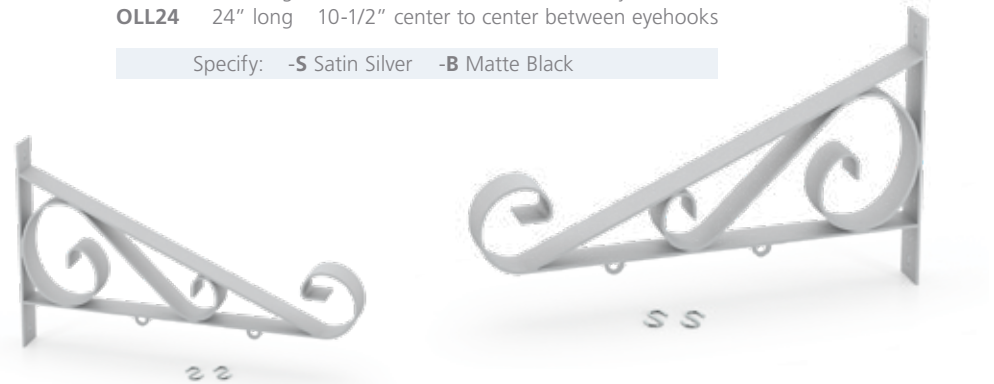

Includes one 4 mm corrugated plastic board and two clear lenses.

Clear	Matte	Size
COPL3	COPM3	8-1/2" x 11"
COPL4	COPM4	11" x 14"
COPL5	COPM5	11" x 17"
COPL6	COPM6	14" x 22"
COPL6.5	COPM6.5	18" x 24"
COPL7	COPM7	22" x 28"
COPL8	COPM8	24" x 36"

Scroll Brackets

Steel construction, powder coated finish. Each bracket comes with 2 S-Hooks.

OLL18	18" long	6" center to center between eyehooks
OLL24	24" long	10-1/2" center to center between eyehooks

Specify: **-S** Satin Silver **-B** Matte Black

French Cleats

Aluminum construction. Set of 2 interlocking cleats. Screws and wall anchors included. Anchor one piece to wall, other to hanging sign.

FNCH1	2"
FNCH2	4"

FNCH3	12"
FNCH4	22"

FNCH5	36"
FNCH6	48"